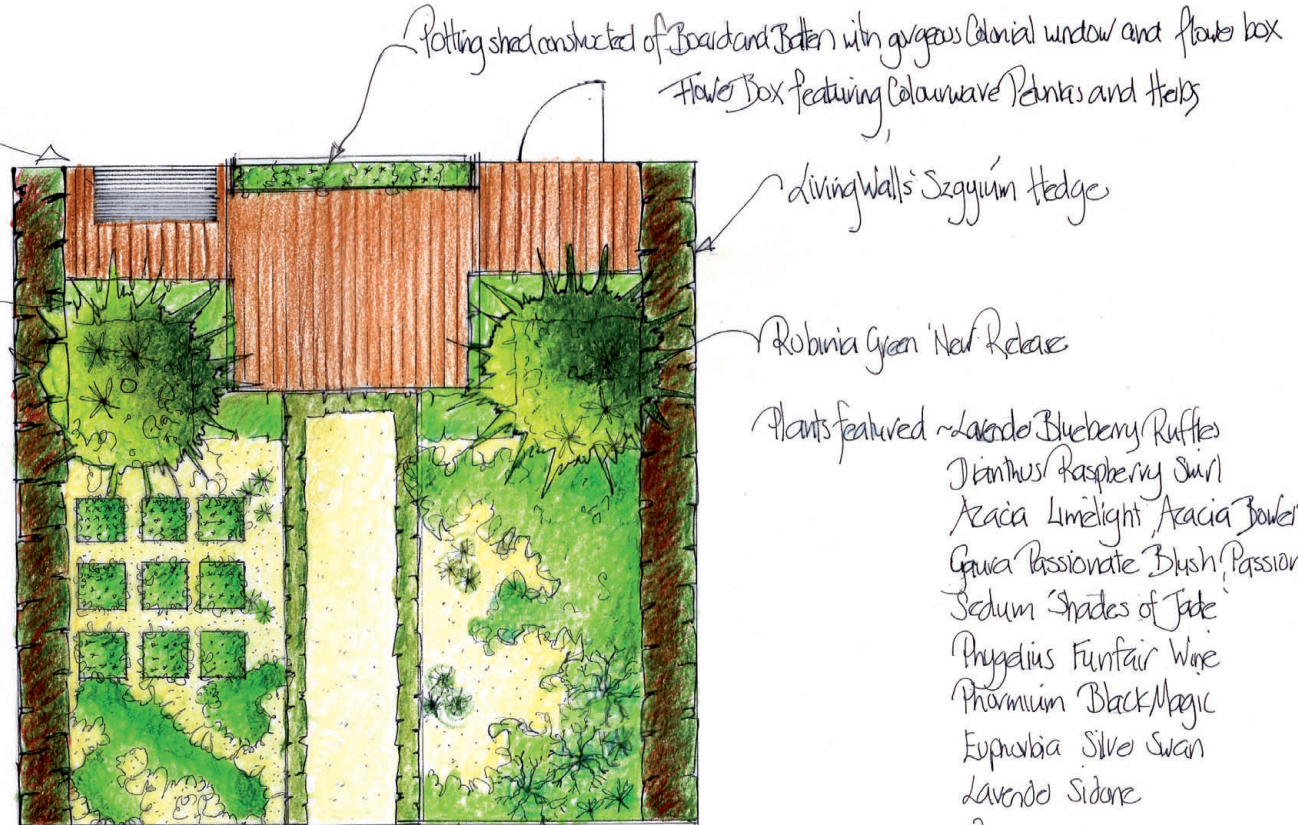

# Auckland Flower Show: Courtyard Garden 'C7'

## KiwigoLD at Tully & Gardener

- Plants featured ~
- Dahlia Mystic Spirit
  - Dahlia Mystic Desire
  - Dahlia Mystic Illusion
  - Uncinia Beltrick's find
  - Acacia Feltucine
  - Sedum Shades of Gold
  - Heuchera Caramel
  - Euphorbia Tui
  - Phygelius Funfair Lemon
  - Juga Black Scallop
  - Ligularia Britt/Marie Crawford
  - Lobelia Taurus Blaze

Also featuring Pots imported from Belgium planted with stunning Vegetables

Gardens retained with 200mm treated pine painted with very special finish

Magnolia Genie (flowering!)  
Wooden Fence 500mm high  
Shell path at ground level edged with Carotia Geantij's Ghost